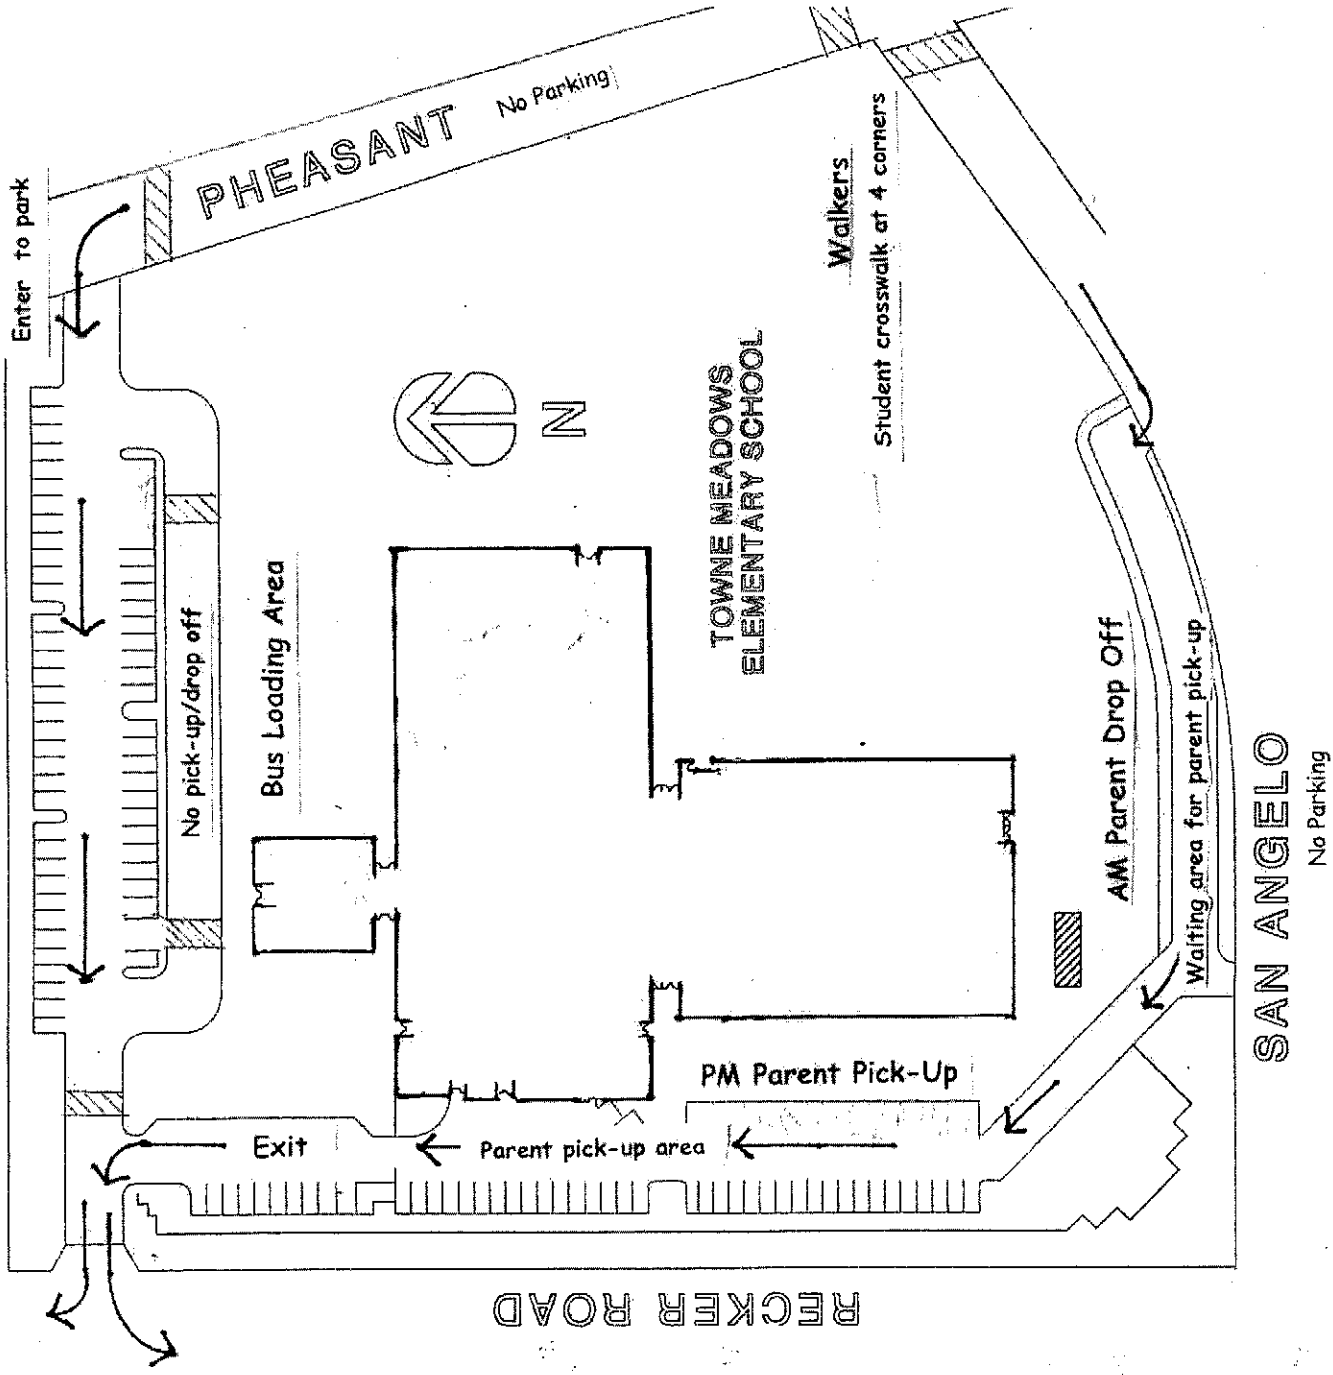

No Entrance

8-9AM and 3-4PM

PHEASANT

No Parking

TOWNE MEADOWS  
ELEMENTARY SCHOOL

Walkers

Student crosswalk at 4 corners

Bus Loading Area

No pick-up/drop off

AM Parent Drop Off

Waiting area for parent pick-up

SAN ANGELO

No Parking

RECKER ROAD

Exit

Parent pick-up area